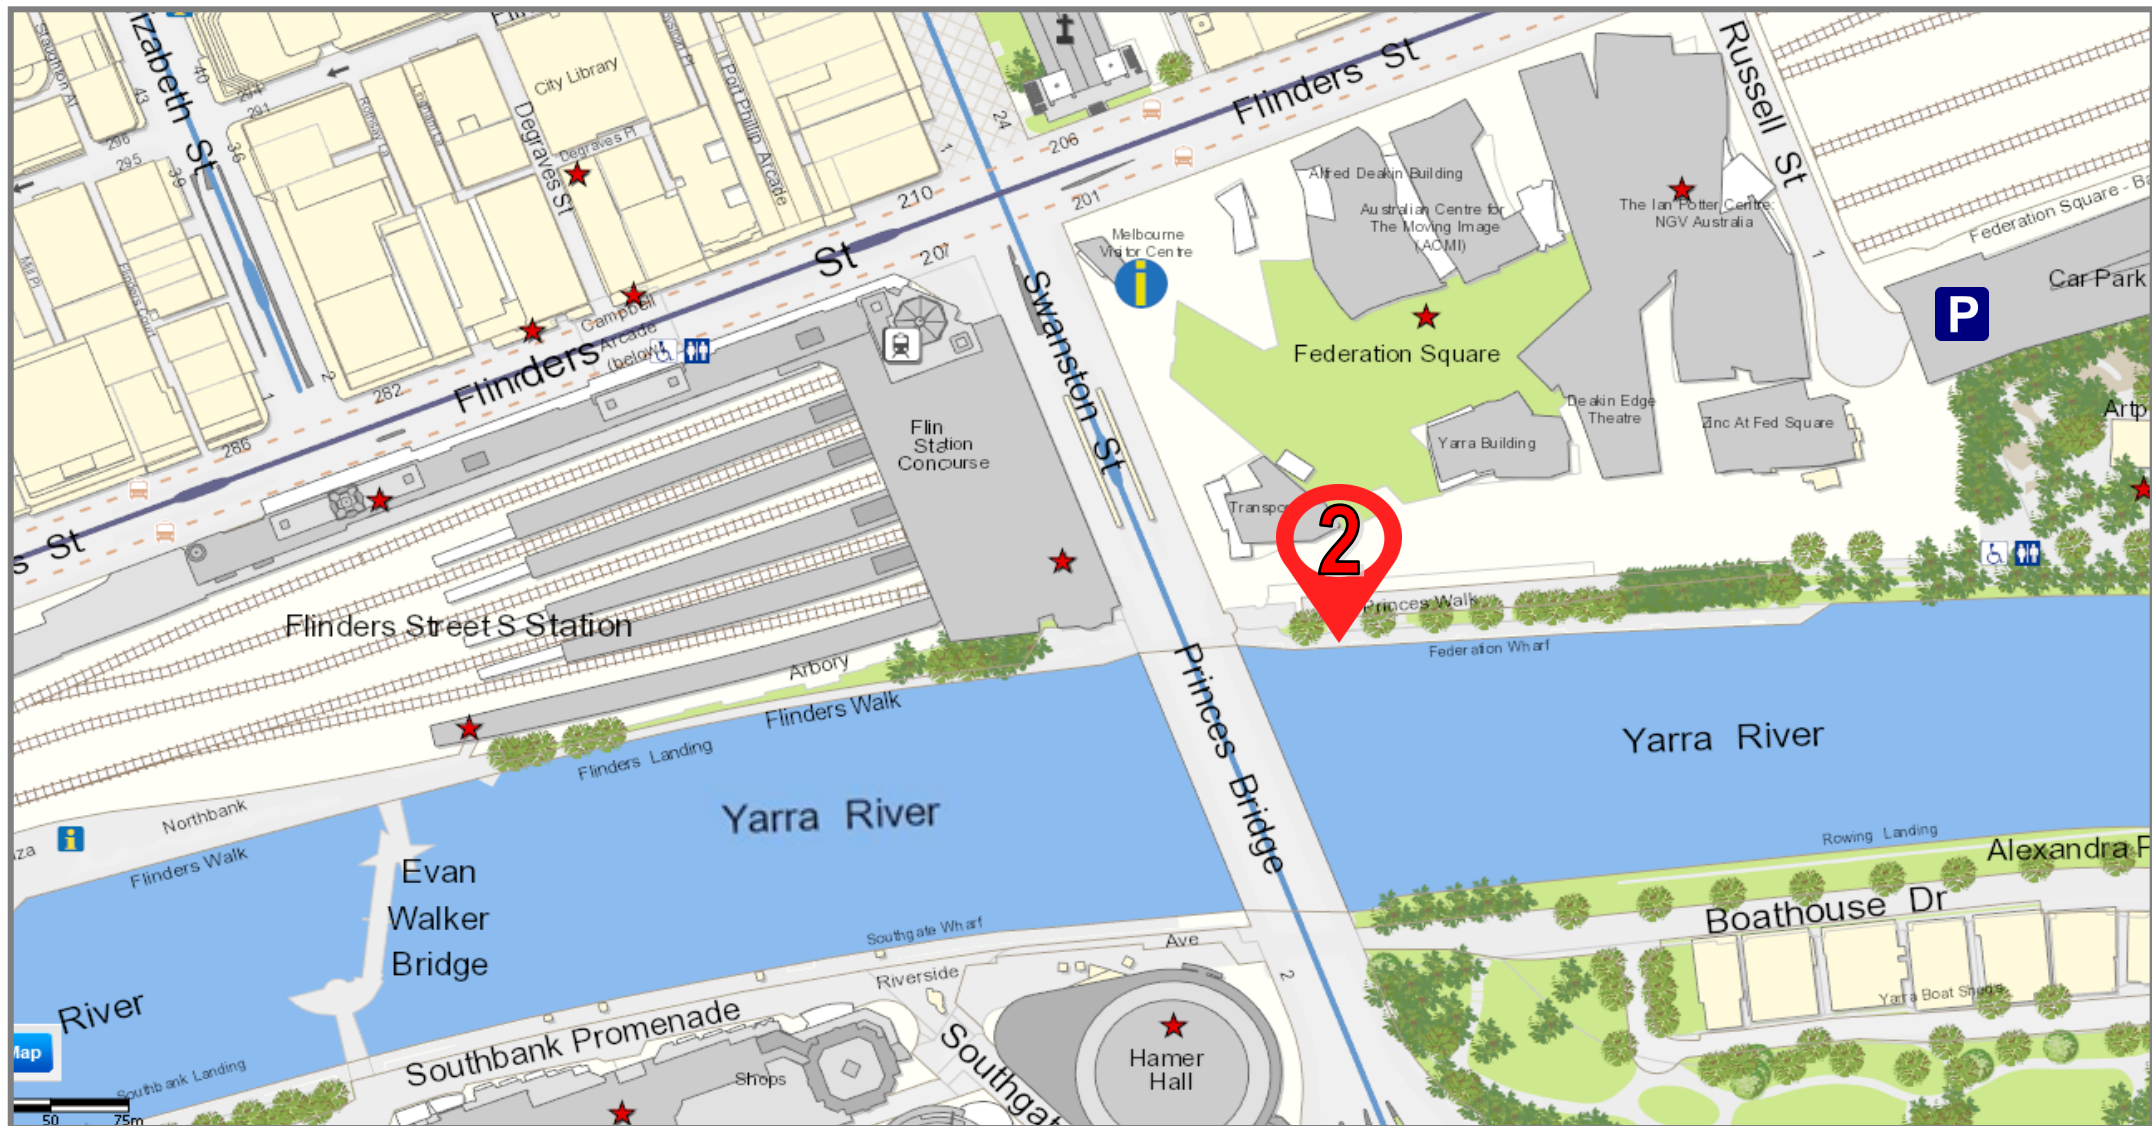

MELBOURNE RIVER CRUISES

DEPARTURE POINT MAP

FEDERATION WHARF | Berth 2 Federation Wharf (Princes Walk), Melbourne VIC 3000
**NEAR RIVERLAND BAR

P **PARKING:** There are parking facilities at Federation Square which can be accessed via Russell Street Extension.