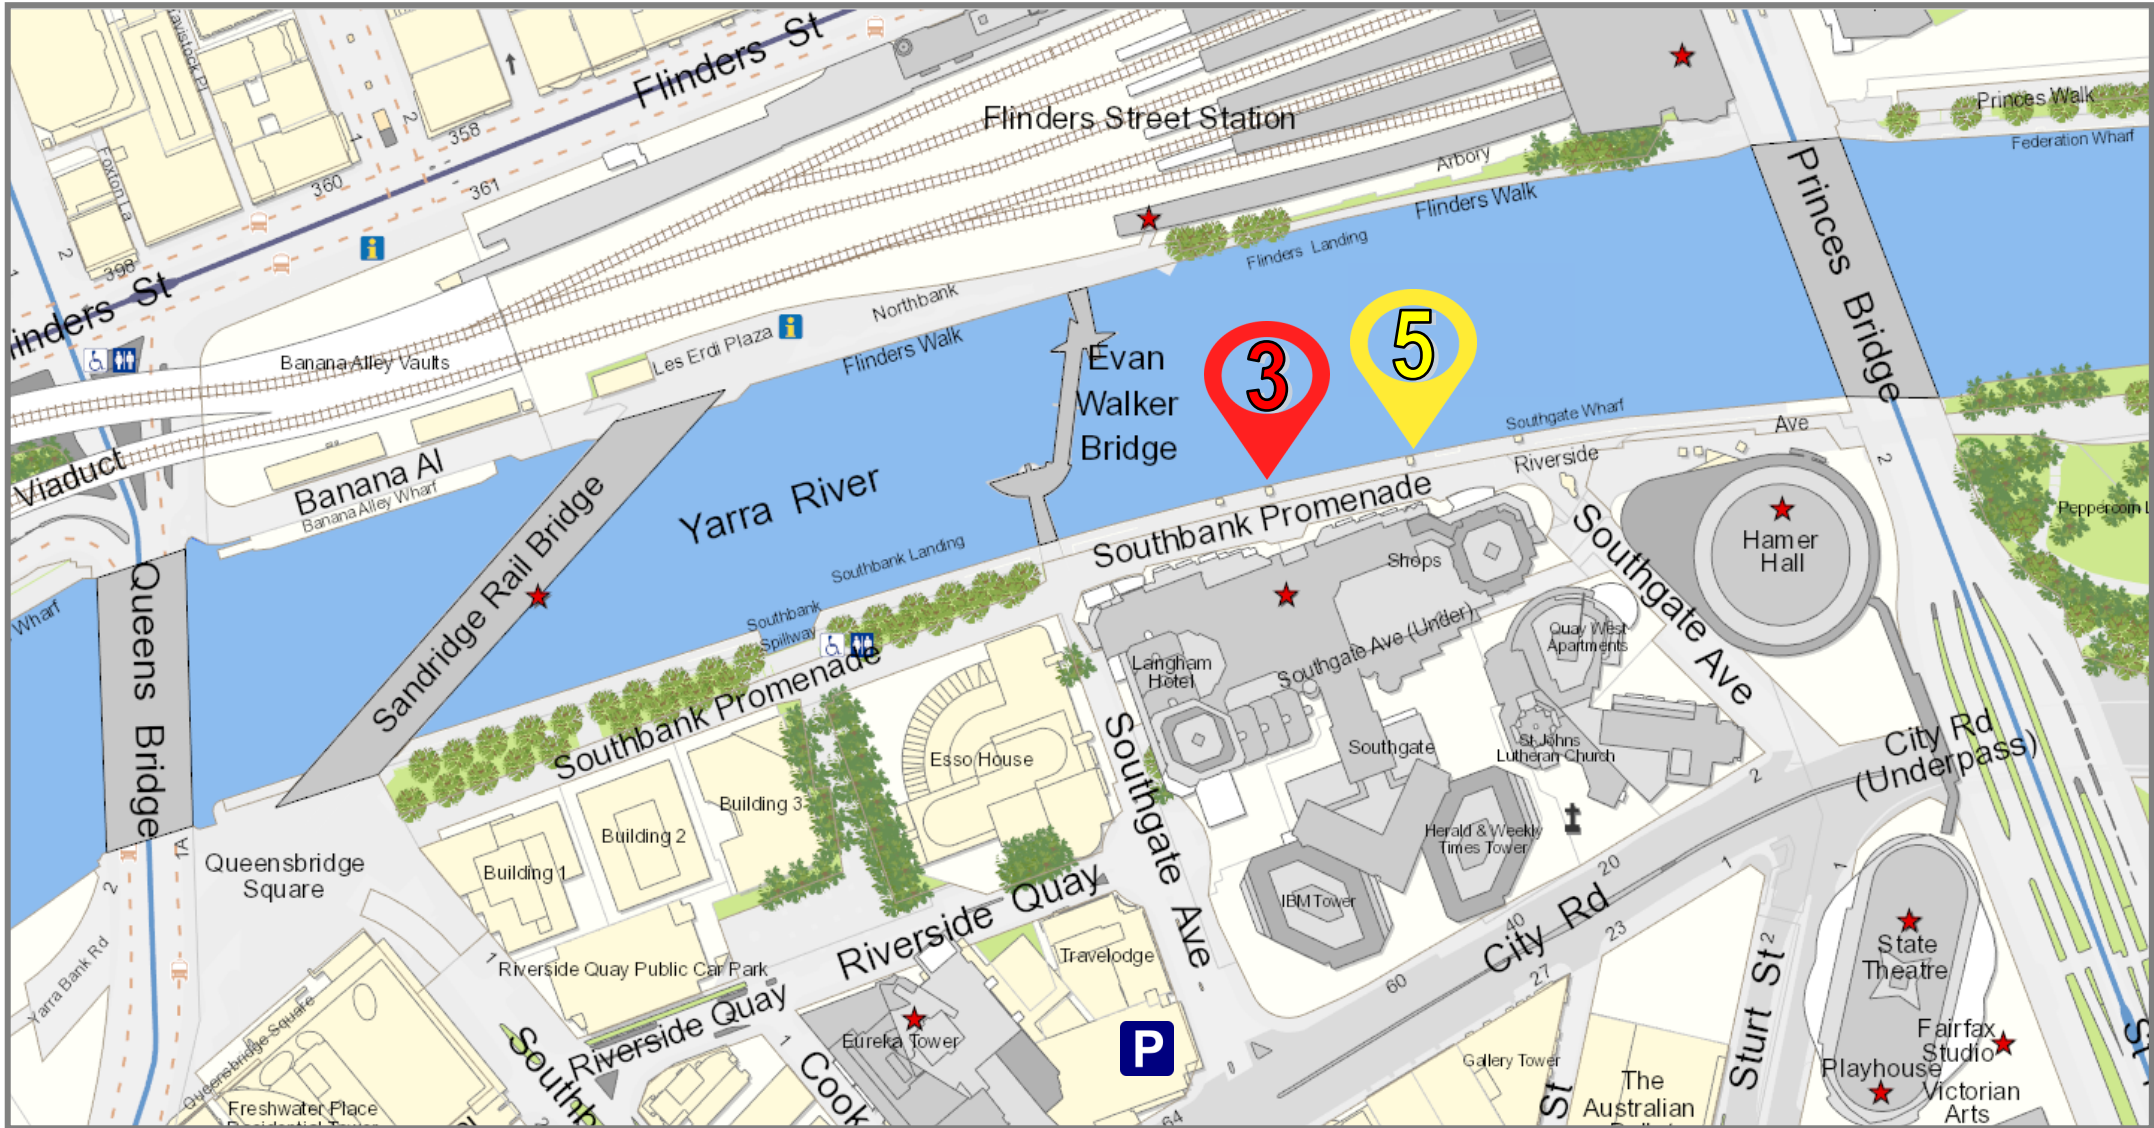

MELBOURNE RIVER CRUISES

DEPARTURE POINT MAP

BERTH 3 | Southbank Promenade, Southbank VIC 3006 | Cruising Restaurant

BERTH 5 | Southbank Promenade, Southbank VIC 3006

P **PARKING:** There are several parking facilities along Southgate Avenue which can be accessed via City Road.