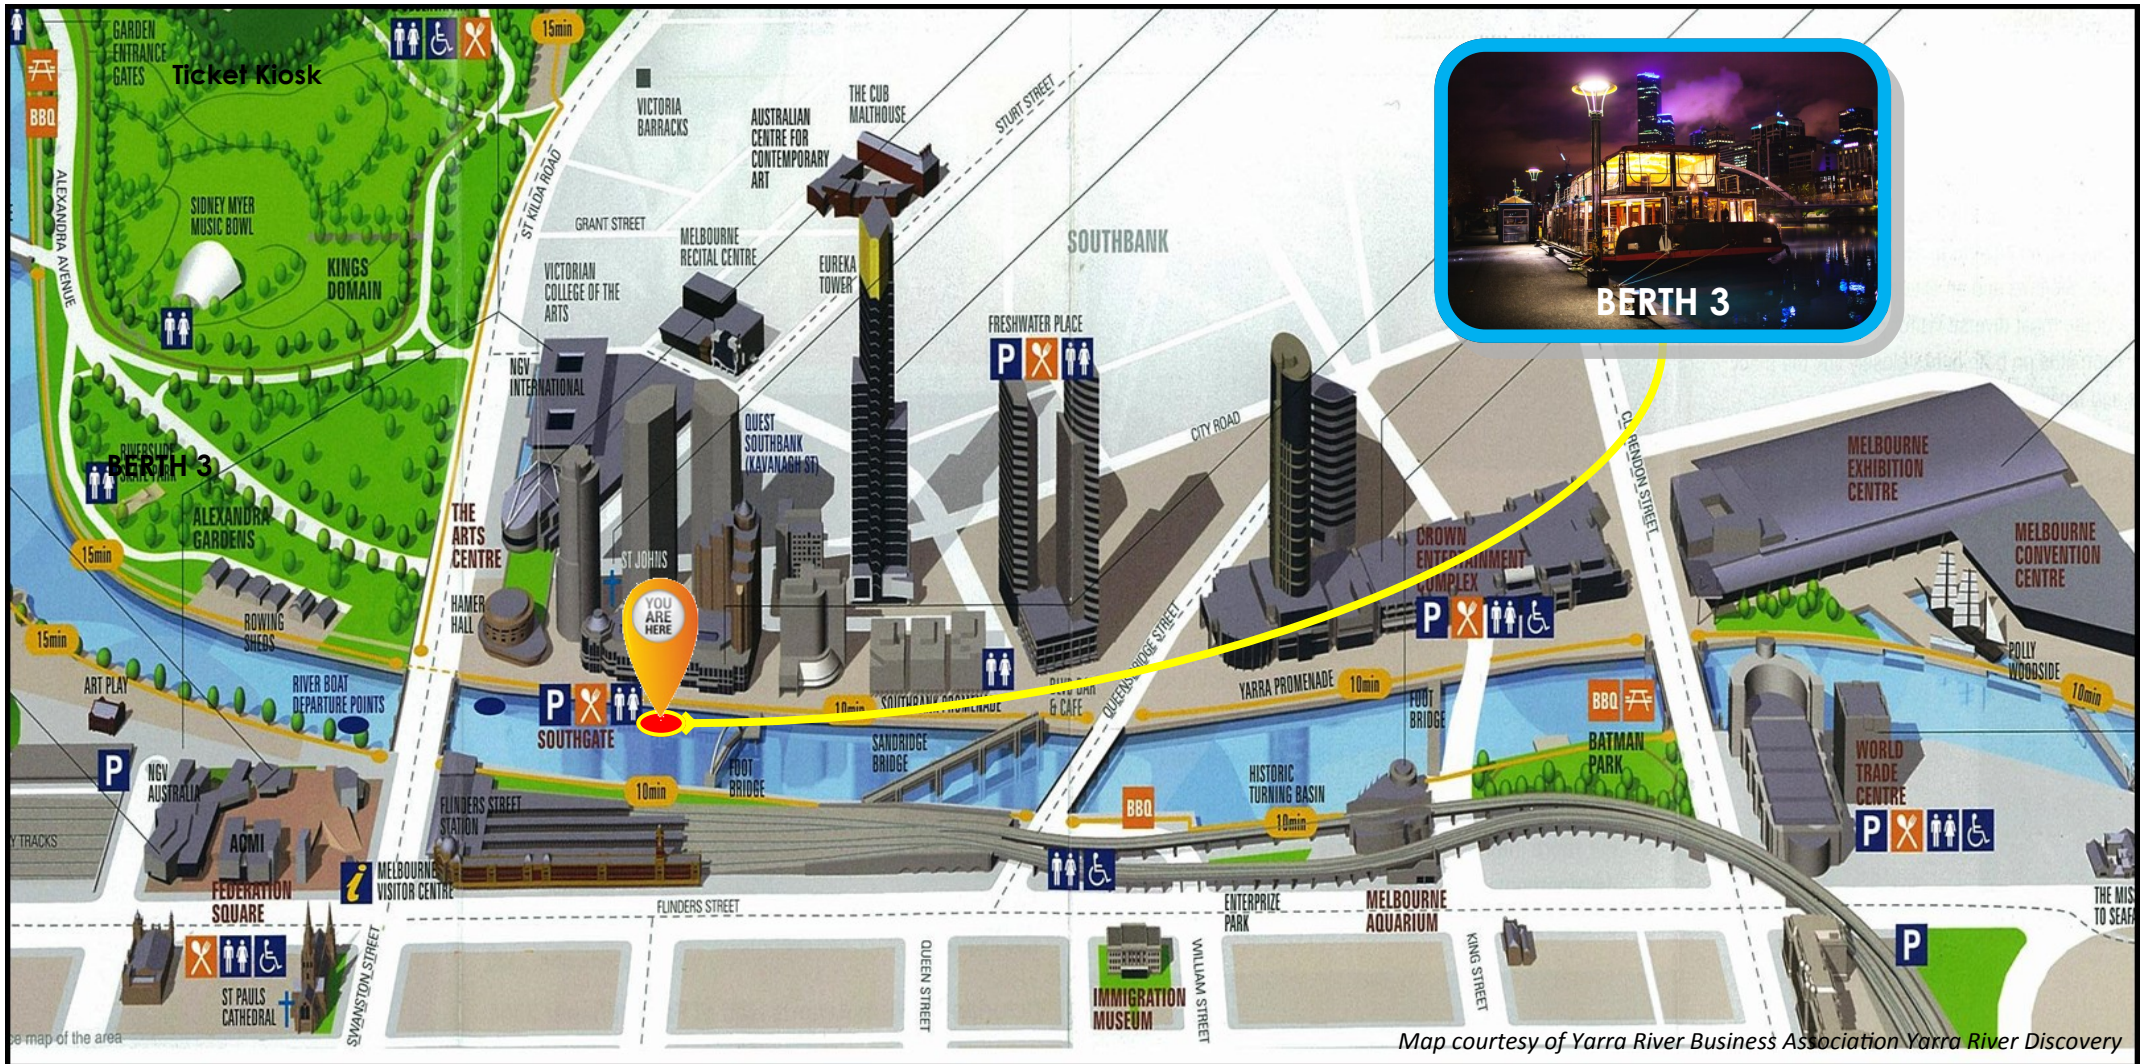

# MELBOURNE RIVER CRUISES

## TICKET KIOSK & DEPARTURE POINT MAP

Southbank Promenade BERTH 3: Spirit of Melbourne Cruising Restaurant

**THE SOUTHBANK TICKET KIOSK/DEPARTURE POINT: LOCATED NEAR THE SOUTHGATE RESTAURANT & SHOPPING PRECINCT**

**PARKING:** There are several parking facilities along Southgate Avenue which can be accessed via City Road. **E:** info@melbcruses.com.au | **T:** +61 3 8610 2600  
**Head Office Hrs:** 9:00AM - 5:00PM (M-F)  
**Ticket Kiosk Hrs:** 10:00AM - 3:30PM (M-S)