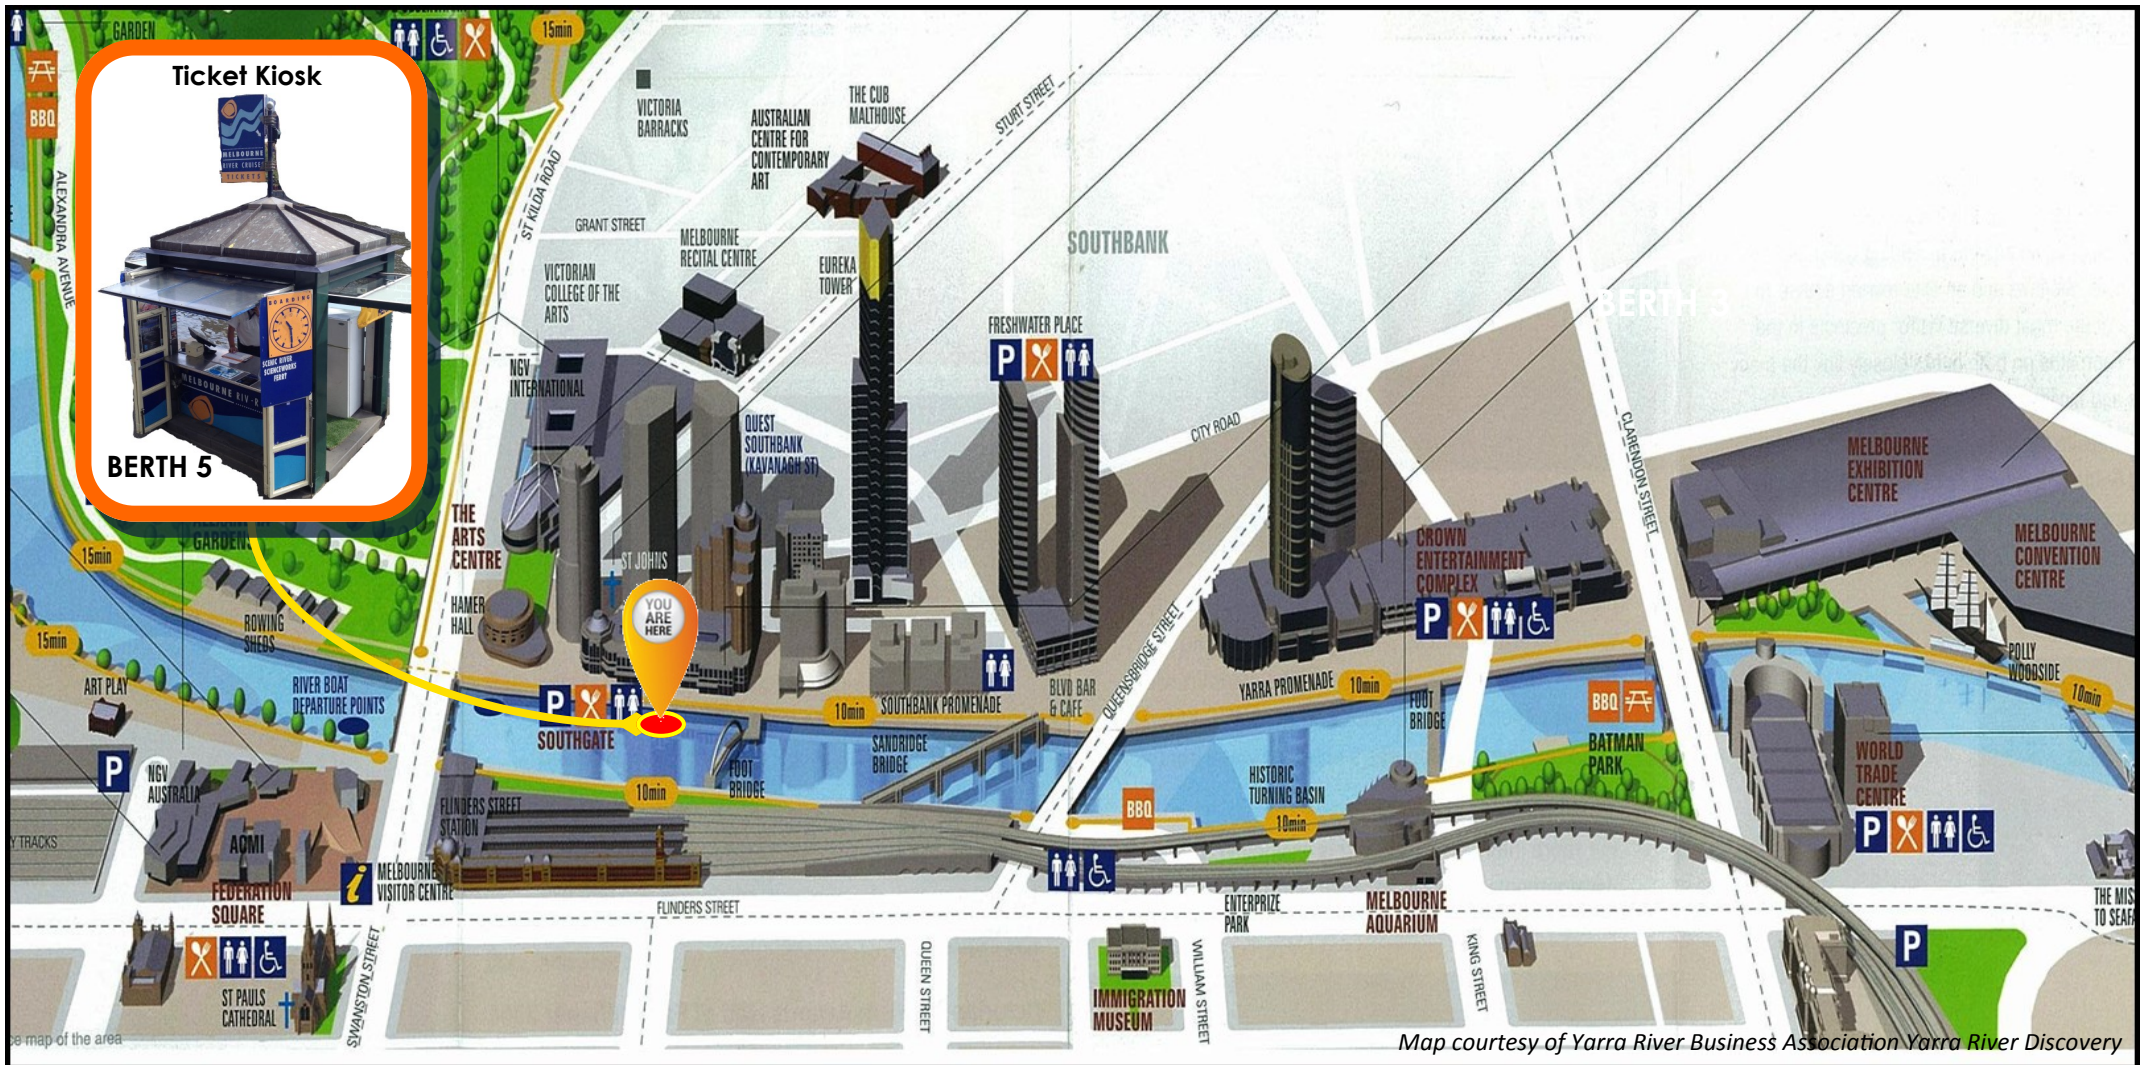

MELBOURNE RIVER CRUISES

TICKET KIOSK & DEPARTURE POINT MAP

Southbank Promenade BERTH 5: Sightseeing & Williamstown Ferry Tours Kiosk

THE SOUTHBANK TICKET KIOSK/DEPARTURE POINT: LOCATED NEAR THE SOUTHGATE RESTAURANT & SHOPPING PRECINCT

PARKING: There are several parking facilities along Southgate Avenue which can be accessed via City Road. E: info@melbcruses.com.au | T: +61 3 8610 2600

- Ticket Kiosk Federation Wharf: Below Federation Square (near Riverland Bar).
- Williamstown Gem Pier, off Syme Street

Head Office Hrs: 9:00AM - 5:00PM (M-F)
Ticket Kiosk Hrs: 10:00AM - 3:30PM (M-S)