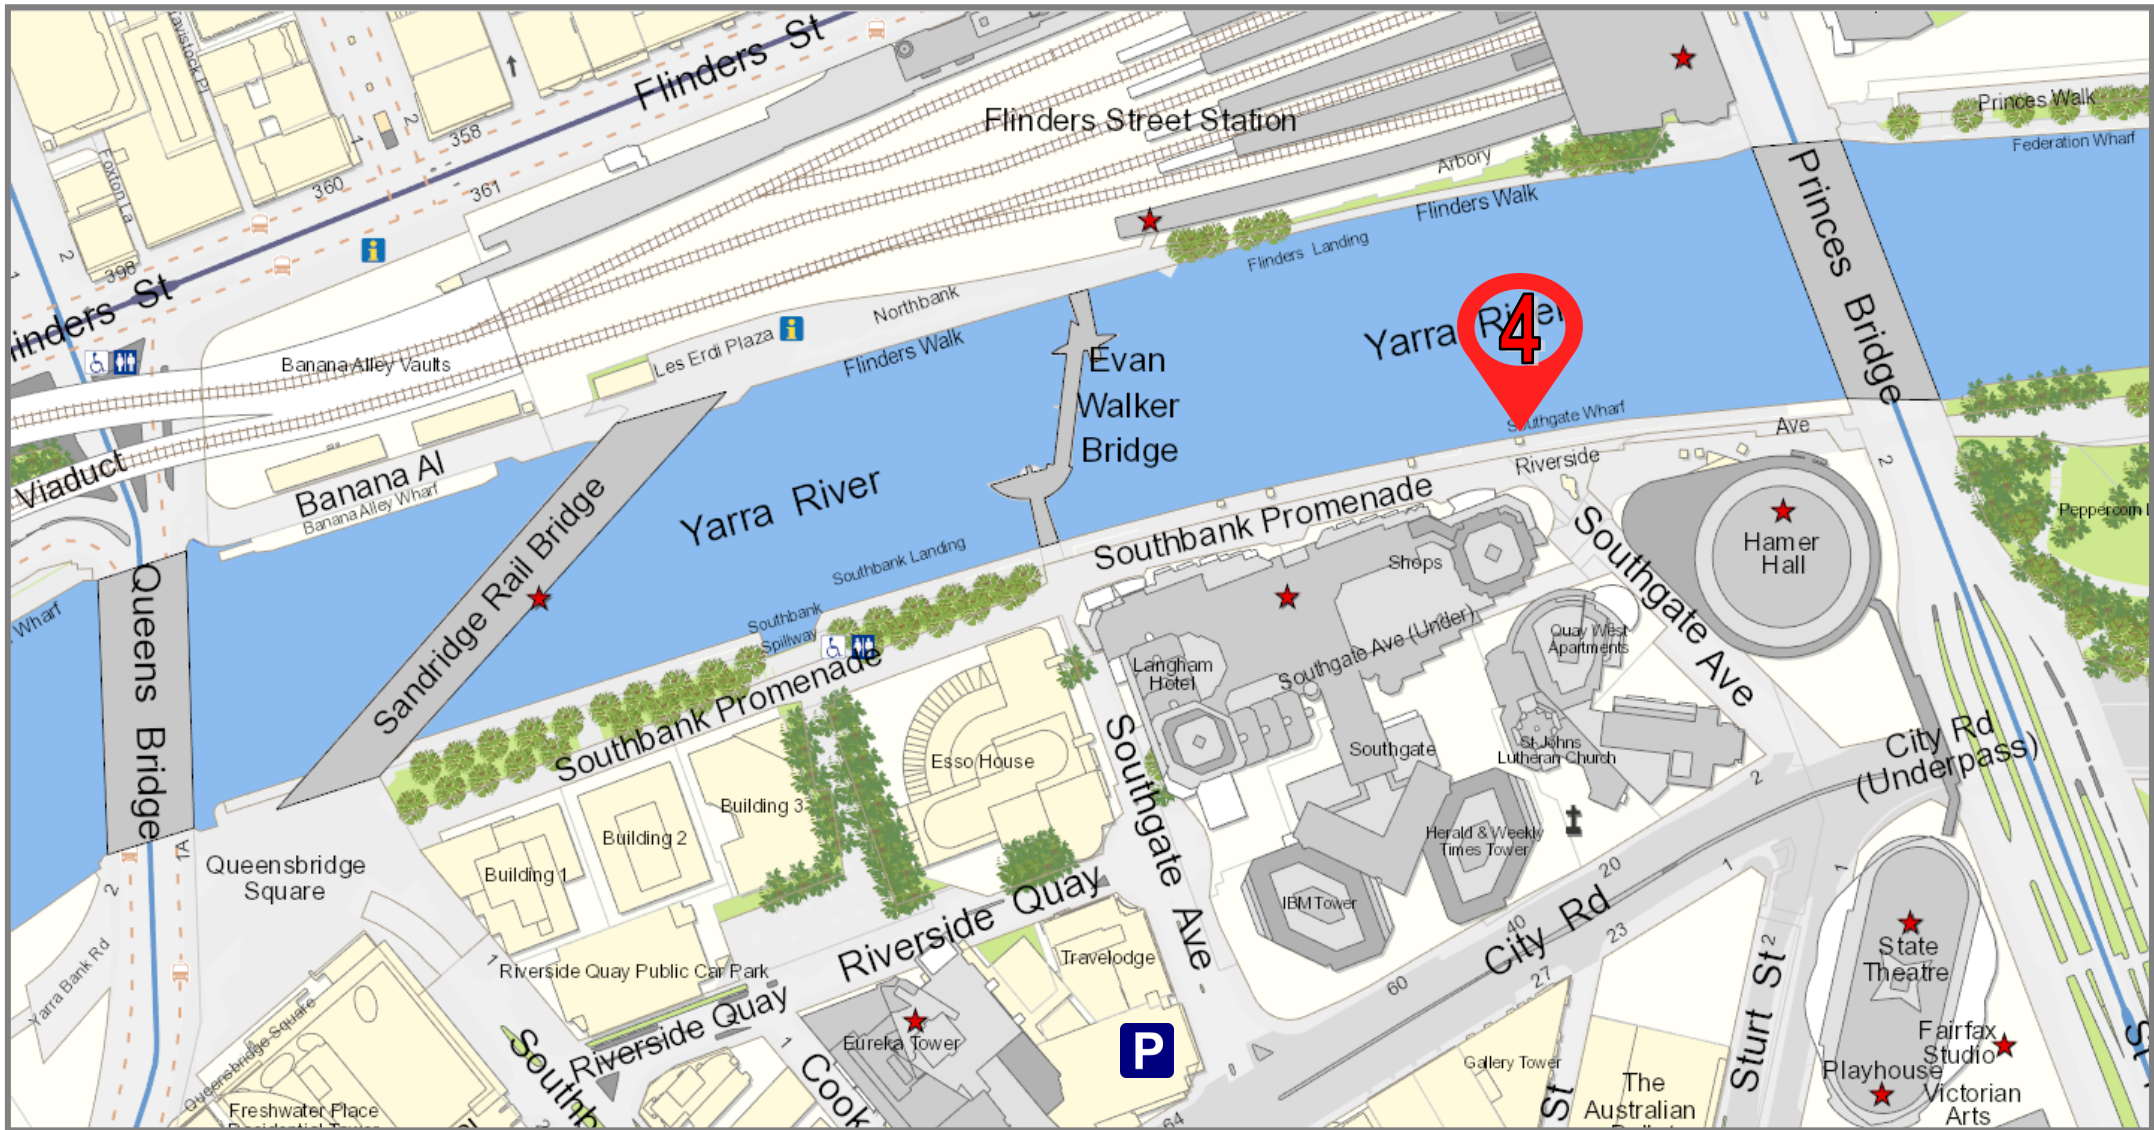

MELBOURNE DEPARTURE POINT MAP

RIVER CRUISES **BERTH 4** | Southbank Promenade, Southbank VIC 3006 |

P **PARKING:** There are several parking facilities along **Southgate Avenue** which can be accessed via **City Road**.