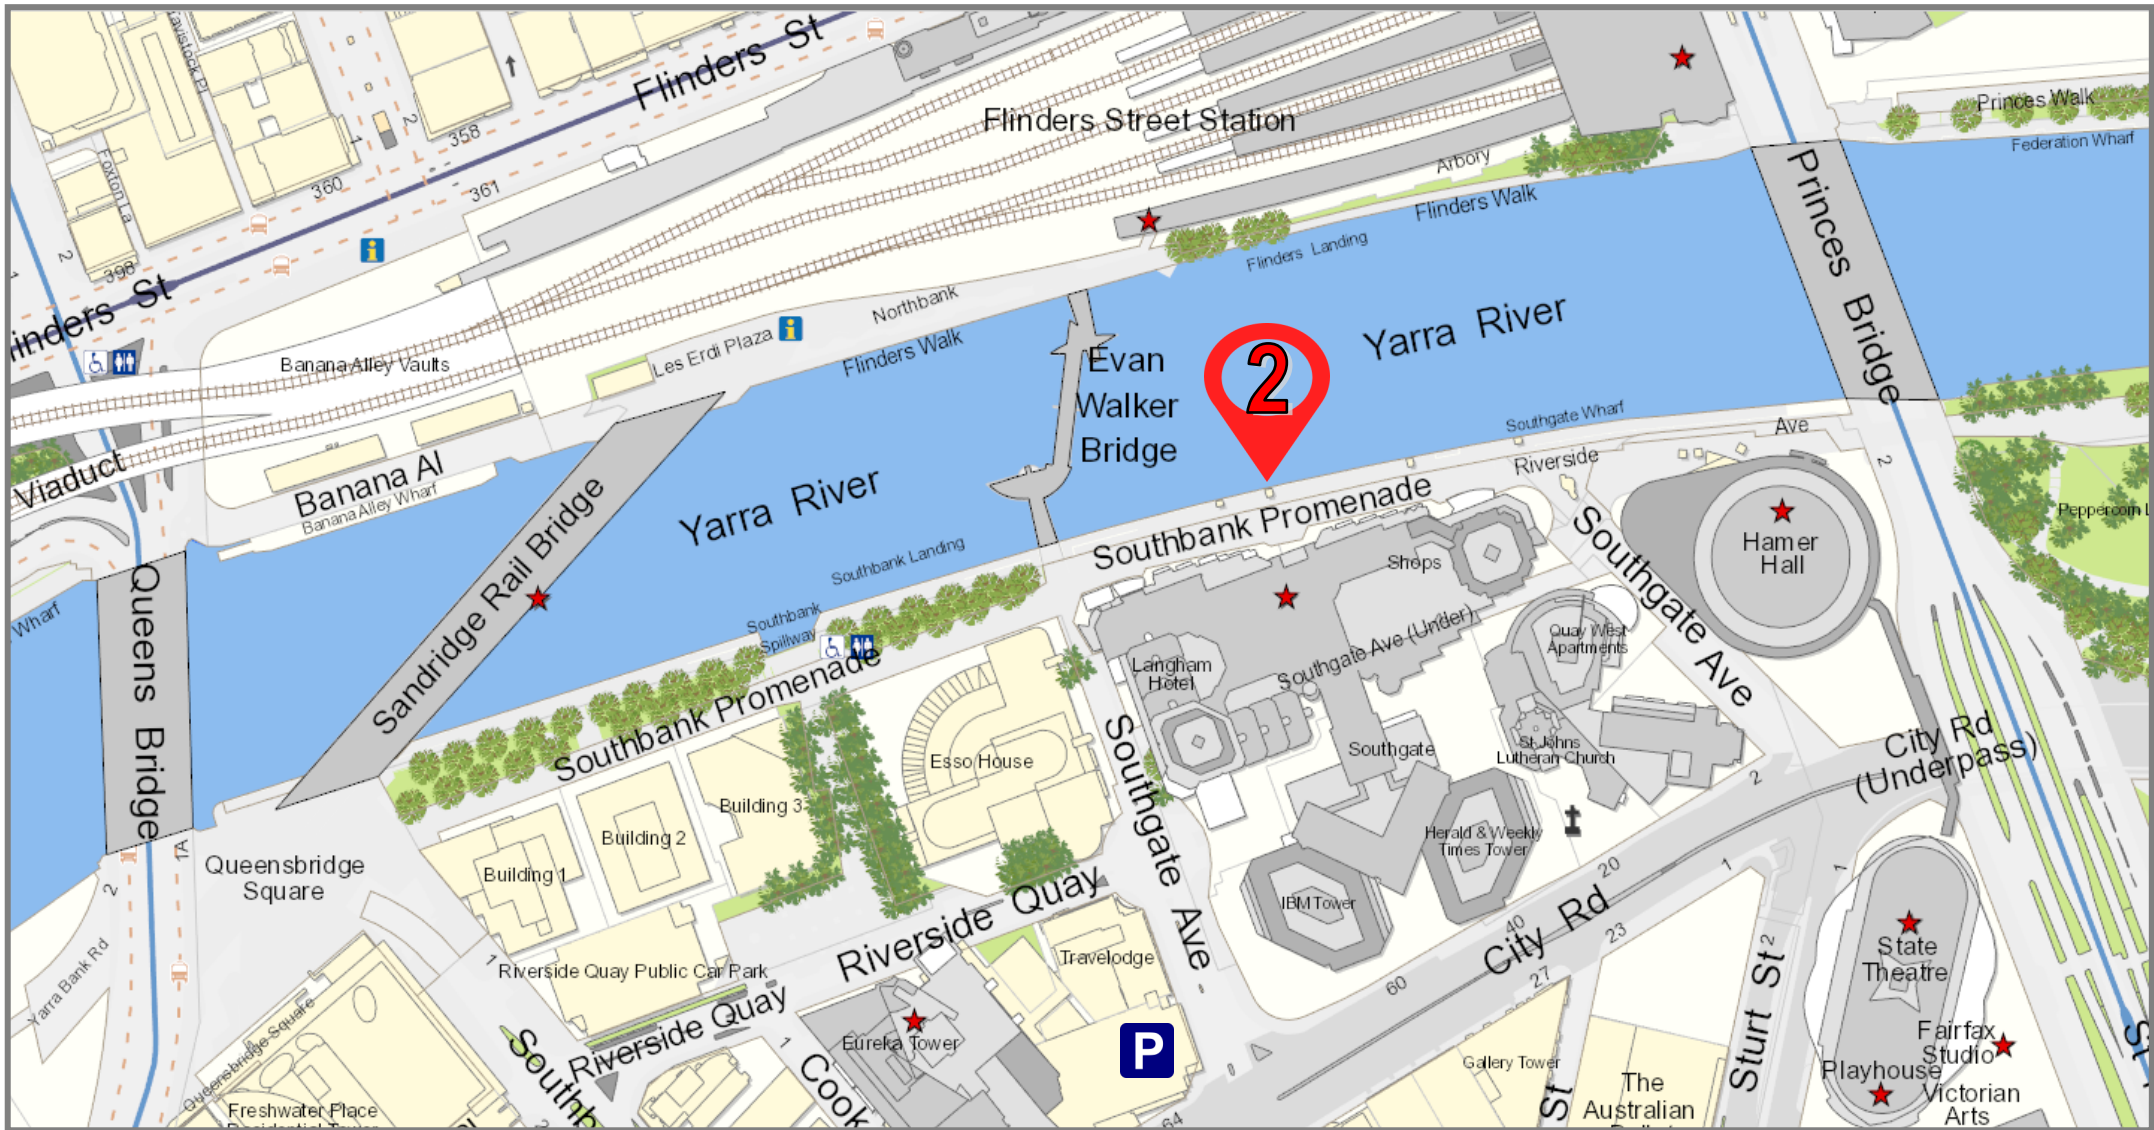

MELBOURNE DEPARTURE POINT MAP

RIVER CRUISES **BERTH 2** | Southbank Promenade, Southbank VIC 3006

P **PARKING:** There are several parking facilities along Southgate Avenue which can be accessed via City Road.